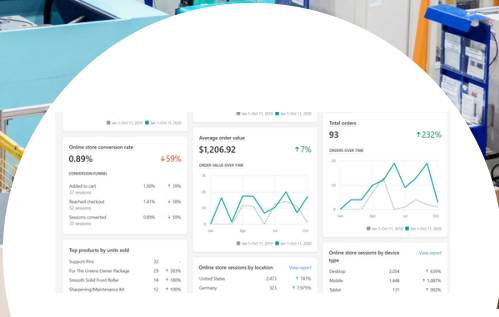

**REV UP
MANUFACTURING**

**Fulfillment
Systems**

**Real-Time
Dashboards**

**Online System
Integration**

PARTNER WITH US ON

ECOMMERCE &

DIGITAL SOLUTIONS

Implement digital solutions that are specifically tailored and integrated to your manufacturing operations. Whether your customer is a distributor or selling direct, we help make one painless, easy fulfillment process.

They setup databases, implemented the right software, and found the right apps to help us know what was going on in real time. Those solutions ensured customers were updated on where their product was and the tracking all the way through.